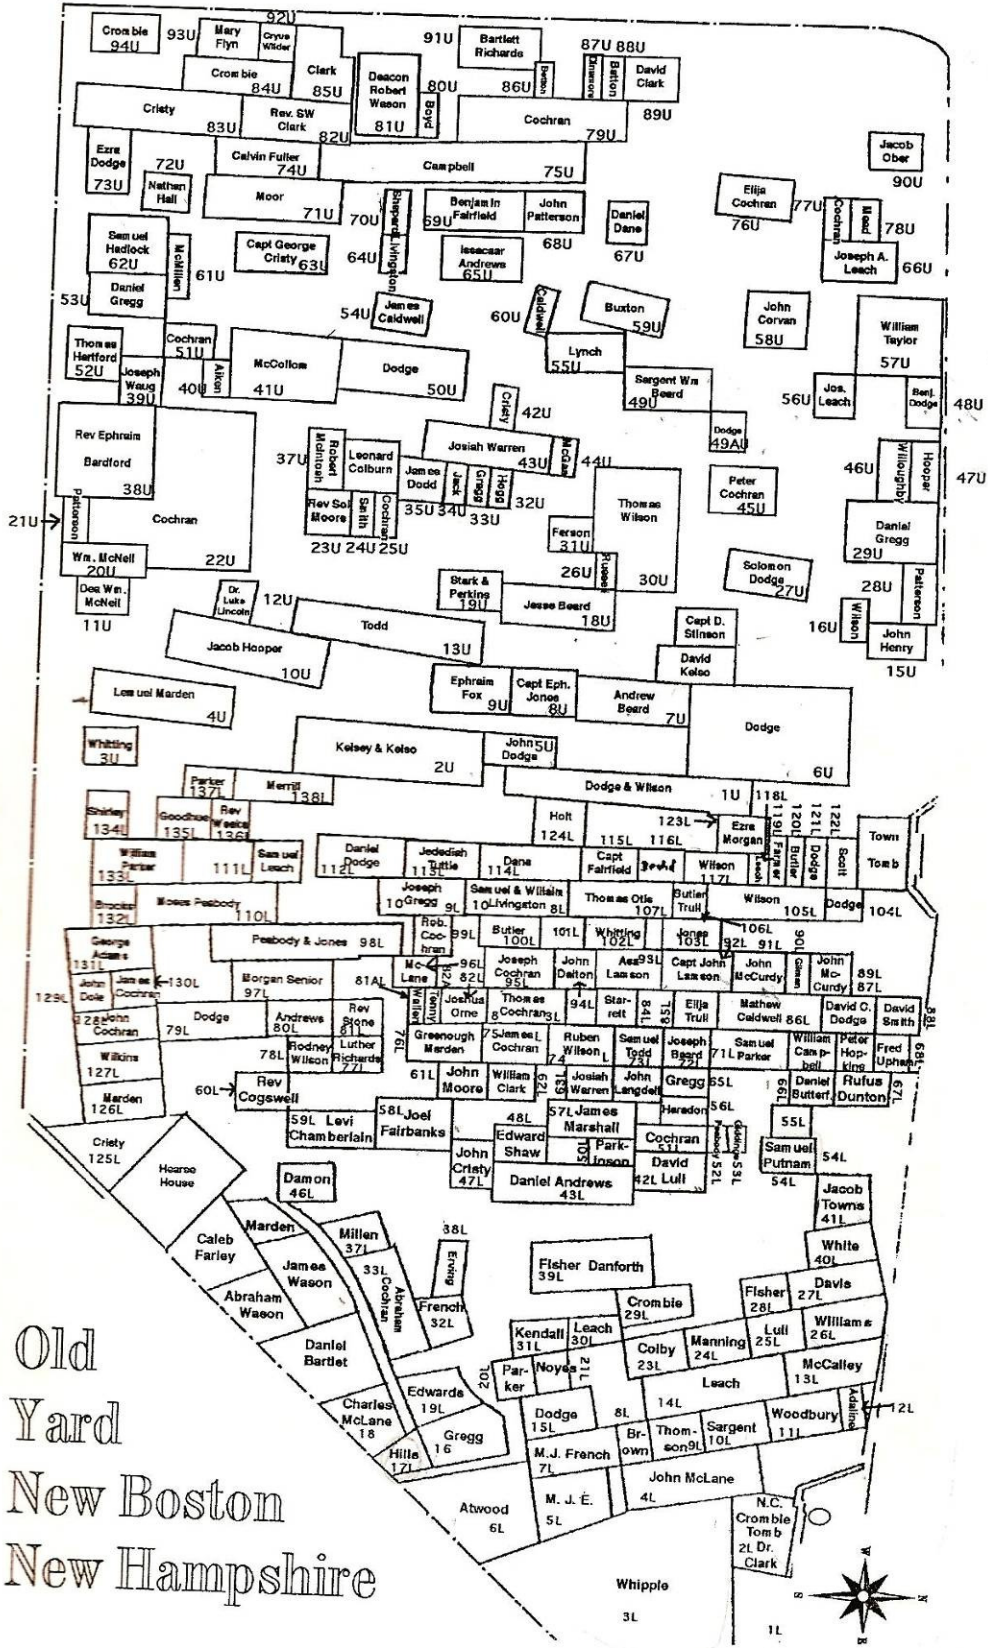

Old
Yard
New Boston
New Hampshire